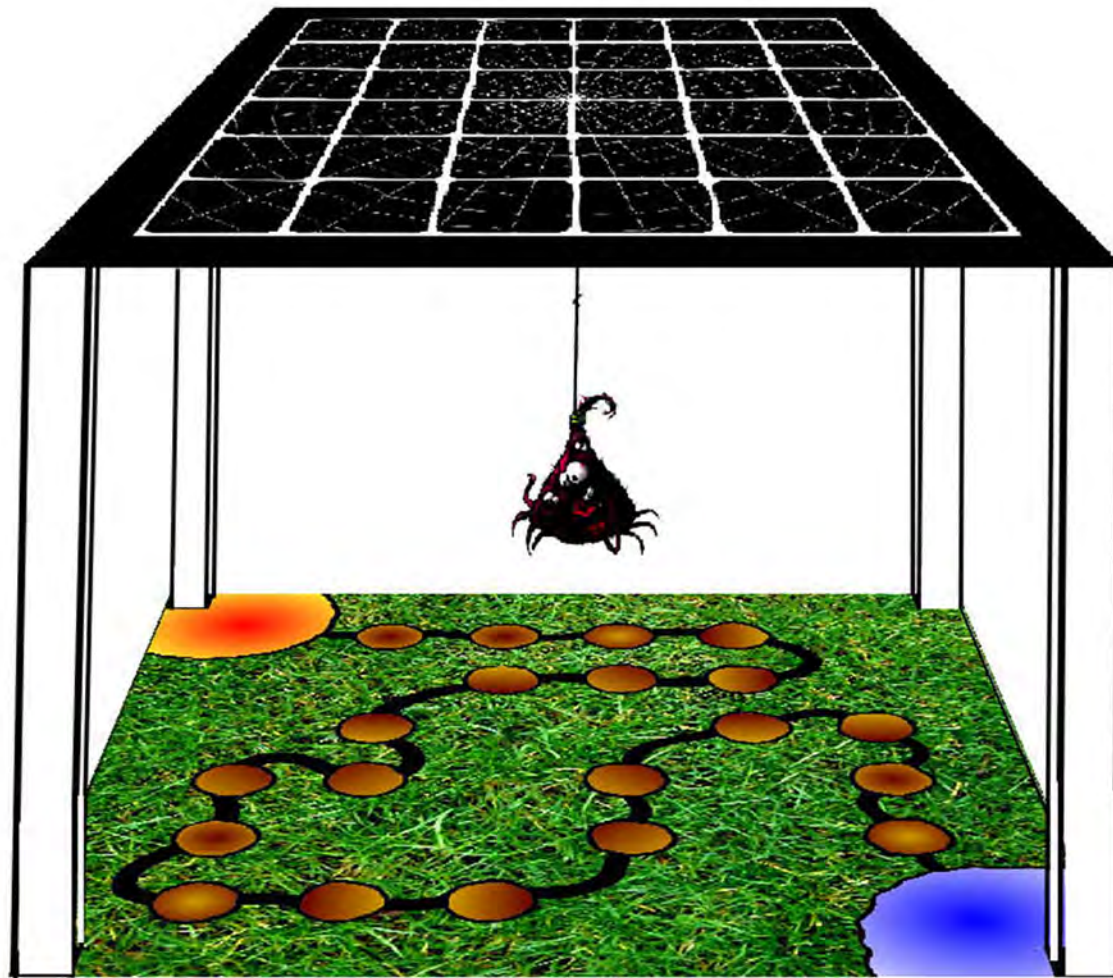

FRAGAMES

TWIN SPIDERS

*A magnetic spider game
for 2 to 4 players from 6 years*