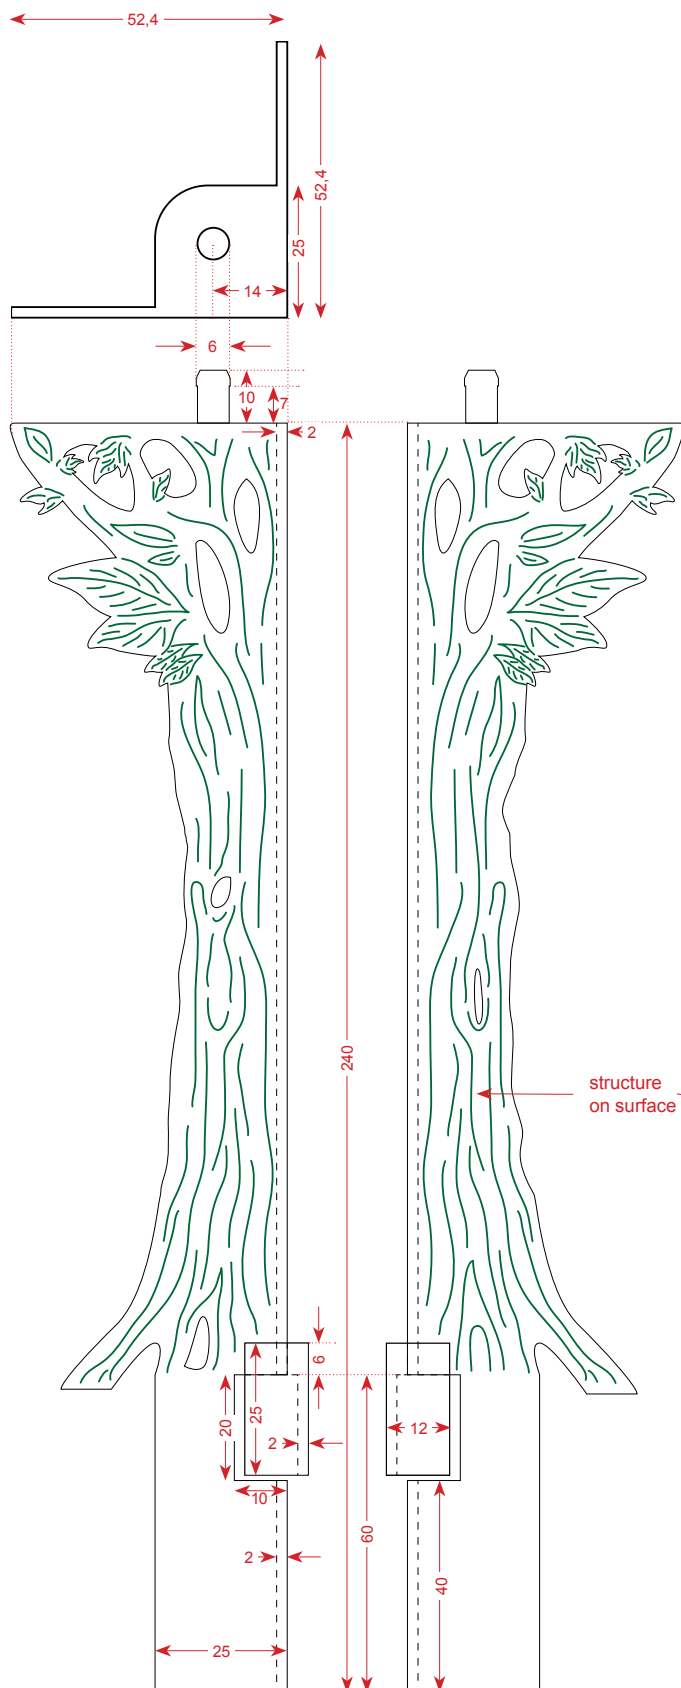

## Components:

1. plastic deep draw inlay (PDDI)
2. plastic columns (corners)
3. 2 pieces of cardboard
4. 2 wooden pawns with magnets (spiders on top of cardboard)
5. 2 magnets with suspensions for a string (one bent tube)
6. wooden playing piece with magnet (hanging spider on string)
7. 12 wooden ant playing pieces in 4 colors (3 ants per color)
8. Specifications

## 2. PLASTIC COLUMNS (CORNERS)

structure on surface

notch embraces cardboard corner of box

### 3. 2 PIECES OF CARDBOARD

all measurement in mm