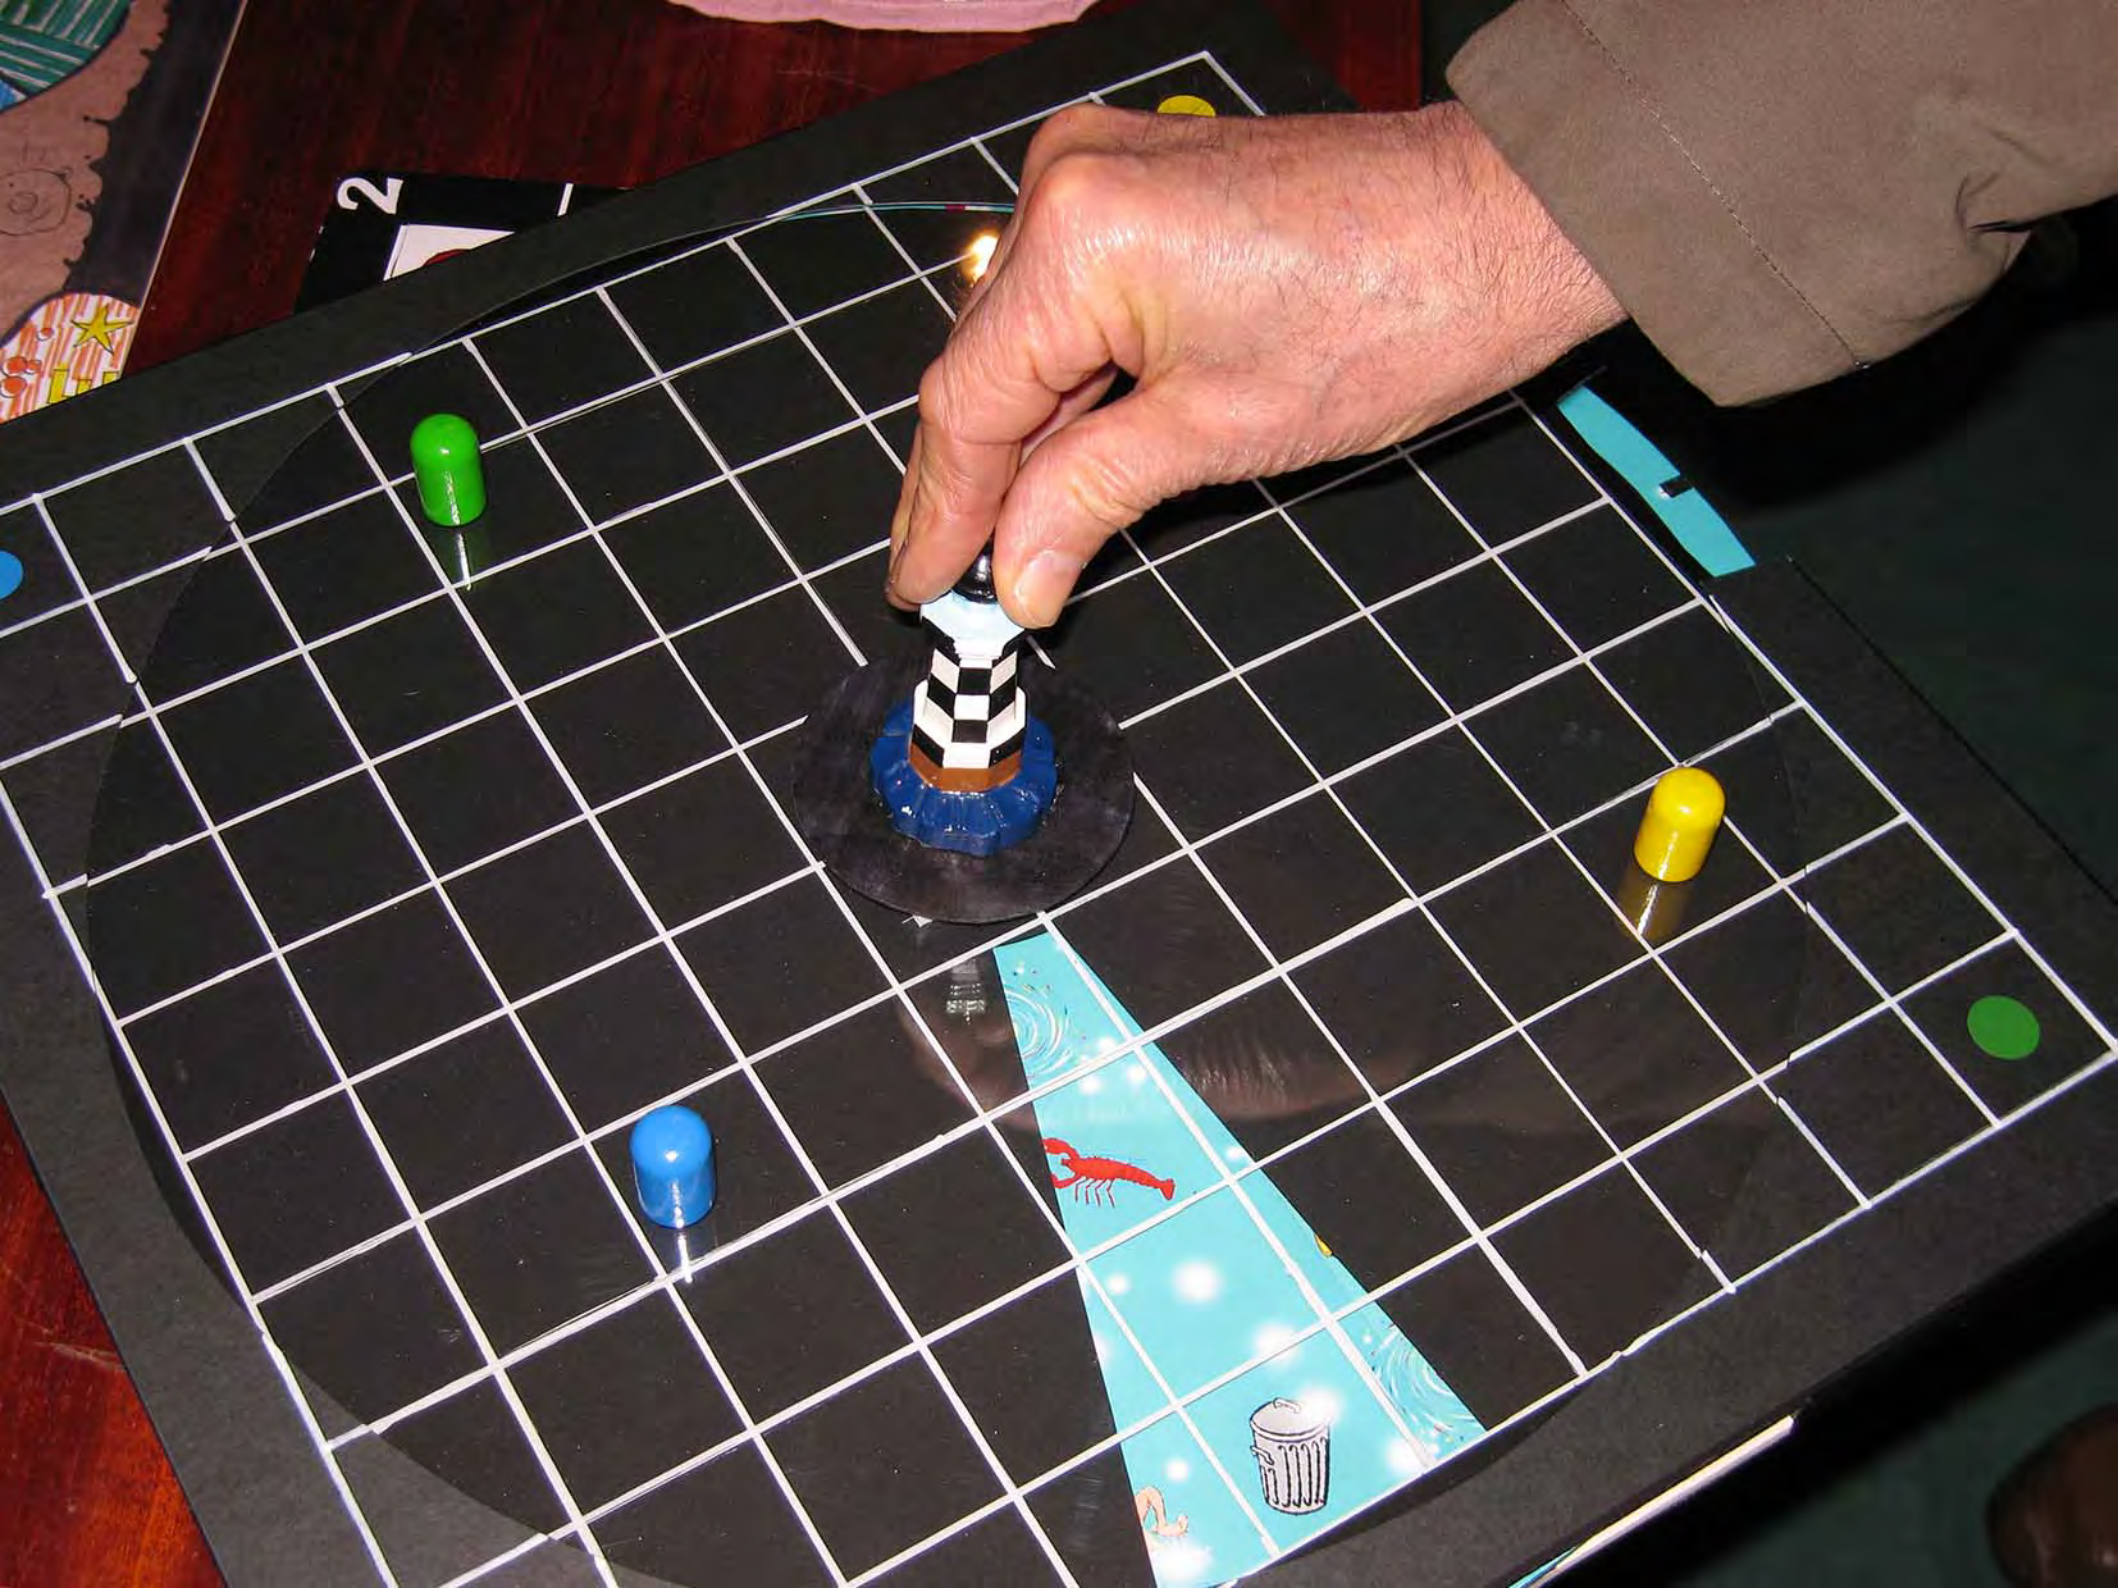

Fragames

BOURBON  
LA BIÈRE BOUILLONNAISE

FORBIDDEN  
SLAND

4269  
Trötofant

ROBERTO FRAGA

# TWIN SPIDERS

*A magnetic spider game  
for 2 to 4 players from 6 years*

# TWIN SPIDERS

A crazy twin spiders game for 2 to 4 players from 6 years

### AIM OF THE GAME

The players are moving Ants in the way to try to cross the board, avoiding the action of the Spiders, which are trying to capture it.